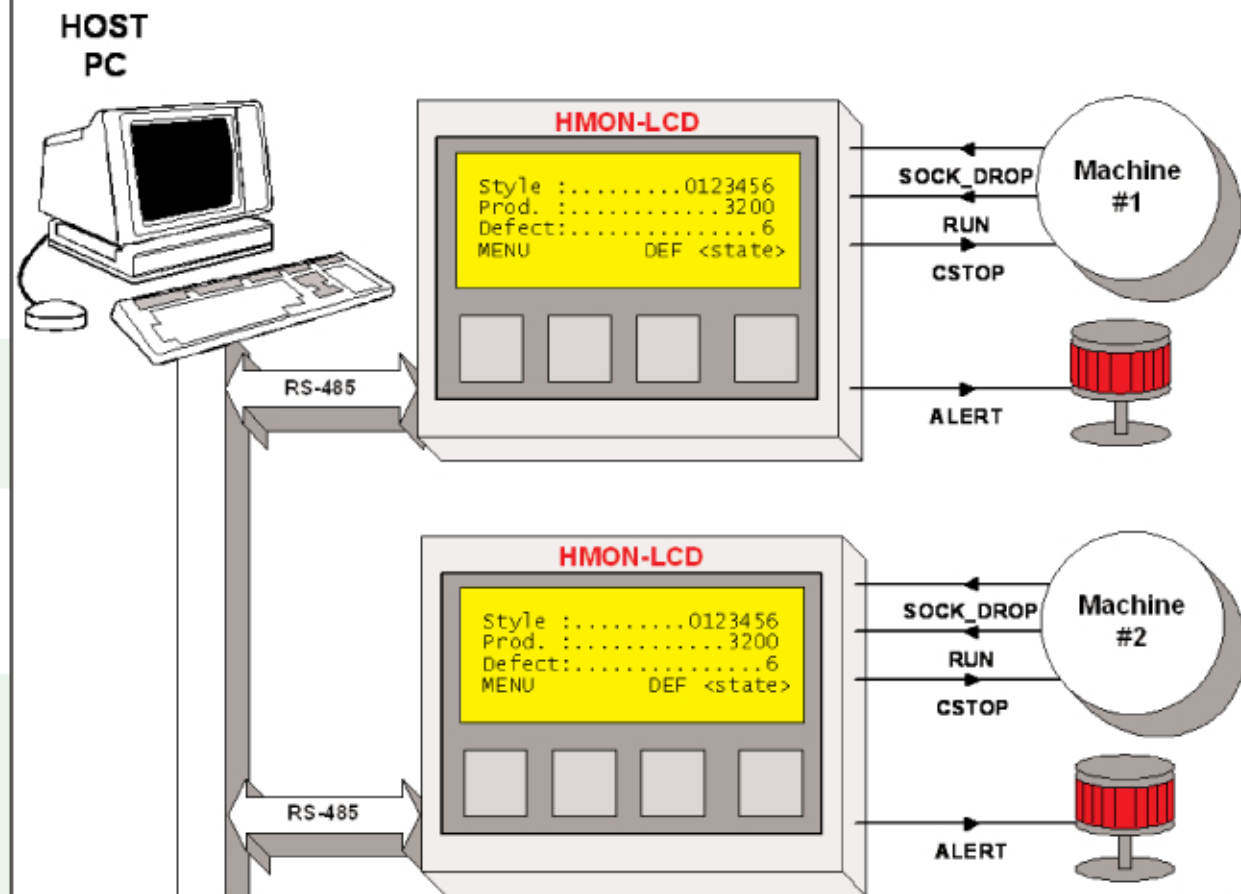

HMON Hosiery Monitoring

System Installation And Set-Up

PC-HMON Host Controller System Diagram

HMON allows single location control of the entire plant floor enabling the supervisor to monitor production, defect data and total shop floor efficiency, while allowing management to visualize detailed reports of hosiery machines and operators.